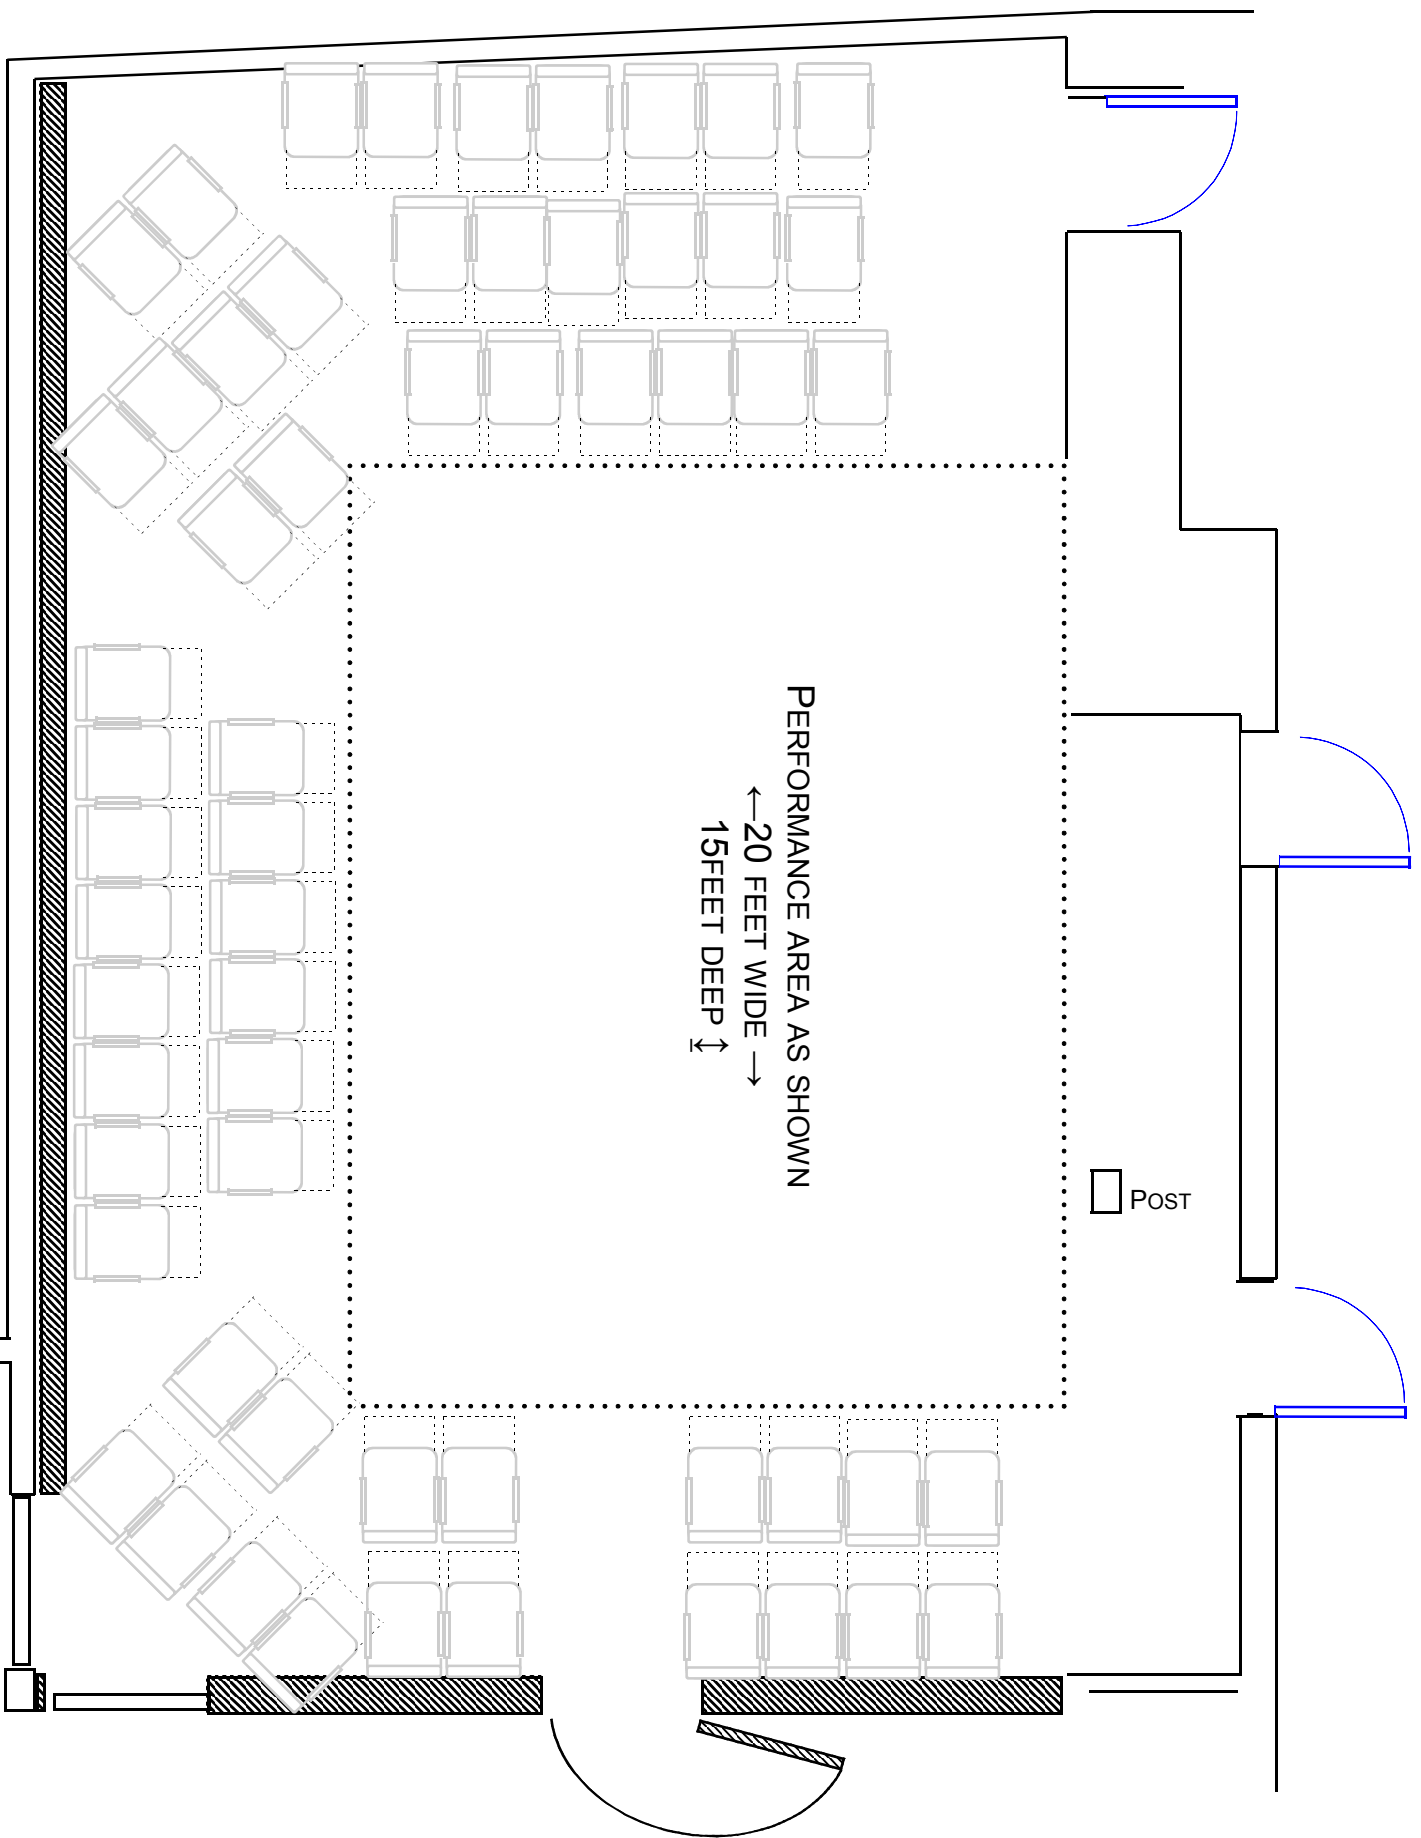

59 SEATS SHOWN

PERFORMANCE AREA AS SHOWN  
← 20 FEET WIDE →  
↓ 15 FEET DEEP ↓

□ POST

PERFORMANCE AREA

←20½ FEET WIDE →

19½ FEET DEEP ↓

59 SEATS SHOWN