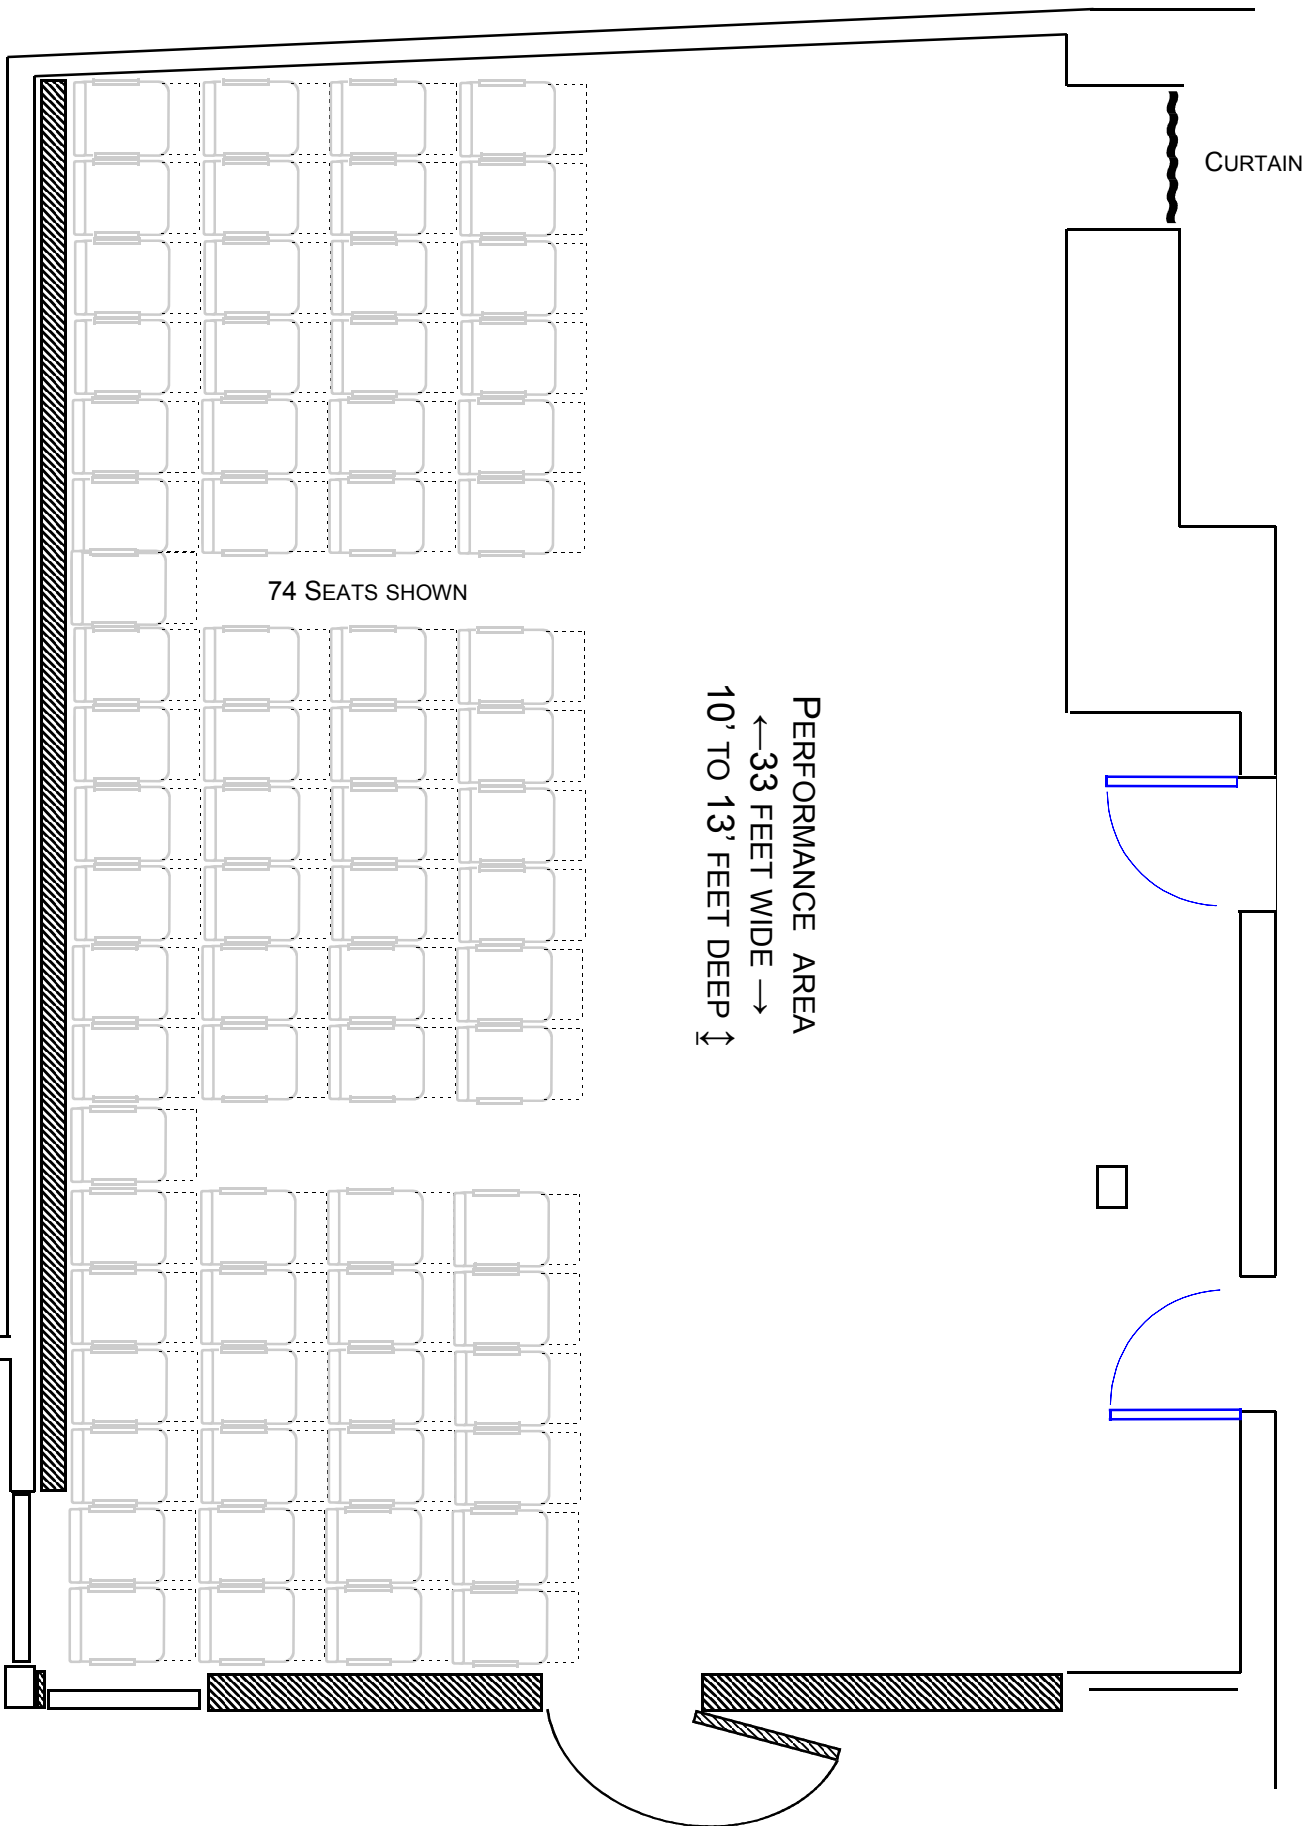

59 SEATS SHOWN

PERFORMANCE AREA AS SHOWN  
← 20 FEET WIDE →  
↓ 15 FEET DEEP ↓

□ POST

PERFORMANCE AREA

←20½ FEET WIDE →

19½ FEET DEEP ↓

59 SEATS SHOWN